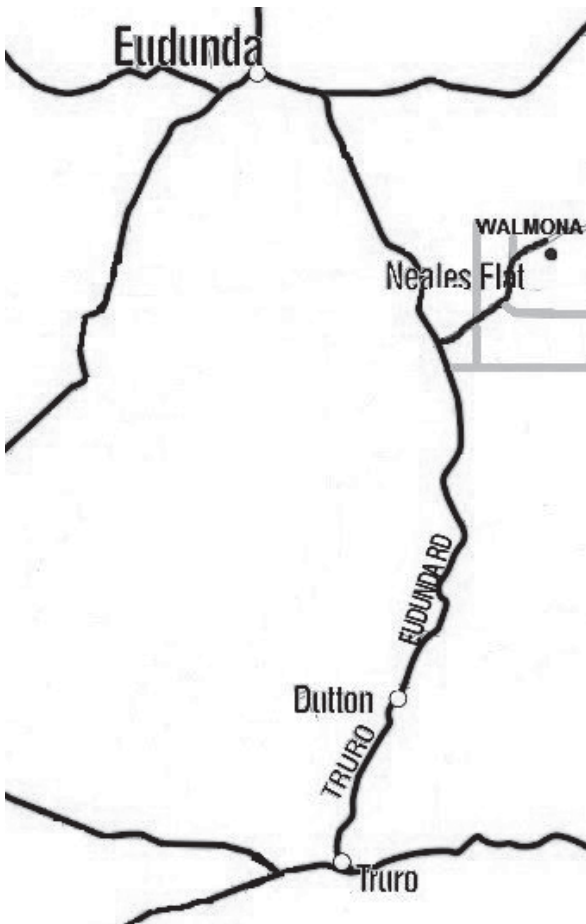

MAKES MORE POSSIBLE

Printed by Automatic Print, Port Pirie

Directions

From Truro, turn onto the Truro Eudunda Road and follow this for 18kms then turn right onto Brownlow Road. From Eudunda, follow the Thiele Highway towards Morgan and turn right onto the Truro Eudunda Road and follow for 9kms then turn left onto Brownlow Road. Follow for 3kms and at the Y-junction, turn left onto Stephan Road and follow for 3kms. Walmona is on the right.