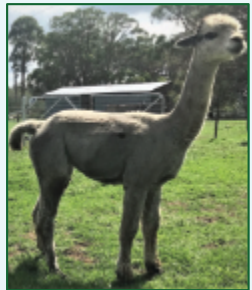

Lot 14 El Prado Chloe

Medium Grey Female

Sire: WYTERRICA PROPAGANDA (RG)
WYTERRICA MANIGHAR (MG)
WYTERRICA NIKKI (SBK)

Dam: PARNABRAE ZEUS (SBK)
ALPACASPECIALIST CLASSY LADY ET (SBK)
ANNEATON CHENTELLE (SBK)

DOB: 01/12/2014 IAR: 207623

First Fleece: FD 18.3 μ SD 6.29 μ CF 97.2%
Last Fleece: FD 22.2 μ SD 5.21 μ CF 95.0% SSWt 1.2 kg

Comment: *Unjoined.* Full sister of *El Prado Clarissa* (Lot 13) with another exceptional grey fleece. Very soft handle. 2nd New England Alpaca Show Junior Grey Female Huacaya 2015.

Account: *El Prado*