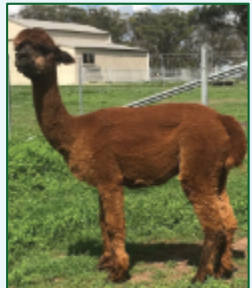

DOB: 13/02/2010 IAR: 177260

First Fleece: FD 18.7  $\mu$  SD 3.97  $\mu$  CF 98.9%  
Last Fleece: FD 23.2  $\mu$  SD 4.19  $\mu$  CF 96.0% SSWt 1.5 kg

**Comment: Unjoined.** Fine, dense female with typy head and conformation. Excellent mum. We don't normally keep the browns but this one is so good!