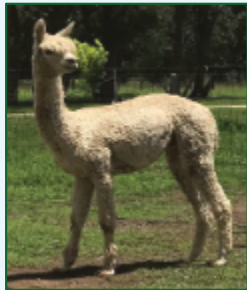

Comment: *Young suri male.* Very well conformed young suri male who did make the Show-team in 2019. 2nd Junior Light Fawn Suri Male Grafton Colourbration 2019.

Account: *El Prado*