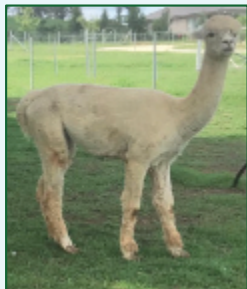

Lot 25 Faversham Lacey

Solid White Female

Sire: FEVERSHAM ARMANI (SLF)
FEVERSHAM BROADWAY (WT)
FEVERSHAM CHARLOTTE (SWT)

Dam: SWAN VALLEY ACCOYO SILA (SWT)
BANKSIA PARK SATIN N LACE (SWT)
BANKSIA PARK IVORY SILK ET (SWT)

DOB: 16/02/2018   **IAR:** 227733

First Fleece: FD 17.9 μ SD 4.19 μ CF 99.1%
Last Fleece: FD 17.9 μ SD 4.19 μ CF 99.1% SSWt 1.2kg

Comment: *Unjoined maiden.* Lustrous fine white fleece with good character.

Account: *El Prado*

Lot 26 Jindy Tamarra

Solid White Female SURI

Sire: PERUVIAN CONQUISTADOR (SWT Suri)
WINDSONG VALLEY ANDEAN WAR LORD (SWT Suri)
A.S. TRADERS FORTUNES PRIDE (SLF Suri)

Dam: PERUVIAN SENATOR G153 (SWT Suri)
PERUVIAN CASHLMARA (SWT Suri)
PERUVIAN PEARL W950 (SWT Suri)

DOB: 29/04/2004   **IAR:** 83697

First Fleece: FD 19.6 μ SD 4.20 μ CF 98.5%
Last Fleece: FD 28.0 μ SD 5.17 μ CF 74.1%