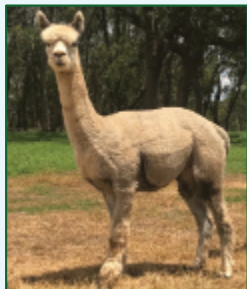

DOB: 07/12/2014 IAR: 207626

First Fleece: FD 25.3 μ SD 5.17 μ CF 88.7%

Last Fleece: FD 28.0 μ SD 6.06 μ CF 70.0% SSWt 1.5 kg

**Comment:** *Unjoined.* 1st New England Alpaca Show Junior Grey Female 2015.  
2nd Central Western Spring Alpaca Show Junior Grey Female Alpaca 2015