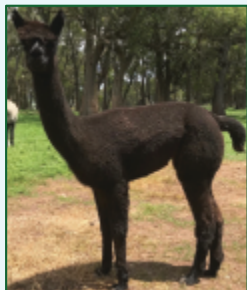

DOB: 12/02/2018 IAR: 240331

First Fleece: FD 19.0 μ SD 4.44 μ CF 98.2%

Last Fleece: FD 23.7 μ SD 4.96 μ CF 92.5% SSWt 1.7 kg

**Comment:** *Unjoined.* Beautiful young solid bay black female. Stylish fleece with good fleece weight. 1st Black Huacaya Intermediate Female Toowoomba Royal Show 2019.