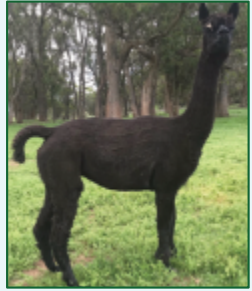

Lot 10 El Prado Lola

Solid Black Female

Sire: ANNEATON RASPUTIN (RG)
└── TIMBERTOP THE SCUD (SBK)
└── ANNEATON TINKERBELL (BK)

Dam: TAYLOR'S BLACK ORCHID (SBK)
└── AVIANA FARMS TEZADO (SBK)
└── HENRY ROSE BLACK ROSE (SBK)

DOB: 15/08/2008 IAR: 138769

First Fleece: FD 26.2 μ SD 4.79 μ CF 84.8%
Last Fleece: FD 31.1 μ SD 5.74 μ CF 47.7% SSWt 1.5 kg