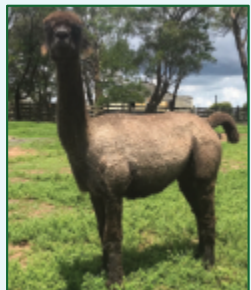

Lot 18 ElySION Simone

Roan Female

Sire: PERUVIAN SIRE
PINJARRA BUENISIMO (MG)
PERUVIAN DAM

Dam: PERUVIAN CAUDILLO G221 (SWT)
ALPACAPARTNERS MARNIE (RG)
GLENWOOD BARBIE (SWT)

DOB: 29/03/2007 IAR: 94398

First Fleece: FD 22.2 μ SD 5.13 μ CF 94.6%

Last Fleece: FD 29.6 μ SD 4.91 μ CF 58.7% SSWt 1.2 kg

Comment: *Unjoined.* Friendly female with a bit of character — Deanne's favourite.

Account: *El Prado*