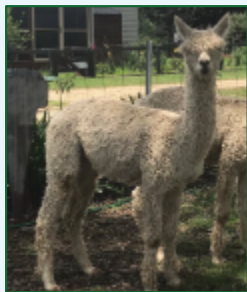

Comment: *Young suri male.* Fine, lustrous young male suri. Missed out on the shows in 2019 when he snuck under the radar. Check out his SD. CEM was 4.95! Great potential as a future sire. **Account:** *El Prado*

Lot 33 El Prado Rodriguez

Solid Light Fawn Male SURI

Sire: EL PRADO PEREZ (SWT Suri)
└── JINDY PERUVIAN CONQUERER (LF Suri)
└── JOLIMONT GIOGINA (LF Suri)

Dam: EL PRADO ZAHARA (SWT Suri)
└── PEPPERTREE AMADEUS (LF Suri)
└── JINDY TAMARRA (SWT Suri)

DOB: 01/11/2018 IAR: 240334

First Fleece: FD 22.0 μ SD 4.31 μ CF 96.9%

Last Fleece: FD 22.0 μ SD 4.31 μ CF 96.9%