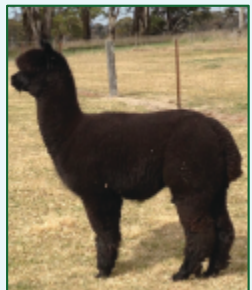

Lot 39 El Prado Sparticus

Solid True Black Male

Sire: COONAWARRA GLADIATOR (SBB)
    ├── COONAWARRA DORCHESTER (SBK)
    └── COONAWARRA ELEANOR (SDB)
Dam: ALPACASPECIALIST CLASSY LADY ET (SBK)
    ├── PARNABRAE ZEUS (SBK)
    └── ANNEATON CHENTELLE (SBK)

DOB: 02/04/2013   **IAR:** 193601

First Fleece: FD 19.2 μ SD 4.39 μ CF 98.3%

Last Fleece: FD 28.5 μ SD 5.65 μ CF 68.6% SSWt 1.5 kg

Comment: Certified male. Compact true black stud male with classic huacaya head. Currently producing black and grey progeny with amazing fleeces and true to huacaya type. A big improver of black genetics, and because of the quality structure of his fleece, fits in well in a grey breeding programme.

Account: El Prado