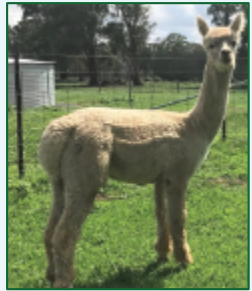

Comment: *Unjoined maiden.* Superfine well organised lustrous fleece from maternal blood line that holds finess with age. Show quality.

Account: *El Prado*

Lot 21 El Prado El Modelo

Solid Light Fawn Female

Sire: JOLIMONT ALESSIO (SWT)
    └── JOLIMONT SCULPTOR (SWT)
        └── JOLIMONT PALMINA (SWT)

Dam: EYKAMP KIKUYU CO MAGIC (SWT)
    └── JOLIMONT MARCELLO (SWT)
        └── JOLIMONT ALISSA (SWT)

DOB: 25/08/2005   **IAR:** 83722

First Fleece: FD 16.3 μ SD 4.00 μ CF 99.3%

Last Fleece: FD 22.7 μ SD 4.97 μ CF 94.2%