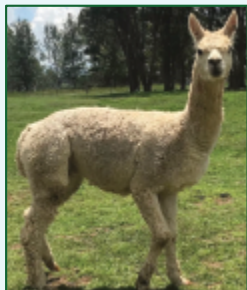

Lot 45 El Prado Valdez and Montez

Solid Light Fawn Suri Wethers

Comment: *Two solid light fawn suri wethers.* These two would make excellent herd guards. Very strong.

Account: *El Prado*