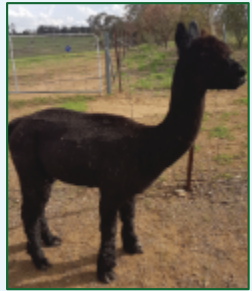

## Lot 41 Jolimont Essien

Black Male

Sire: CHILEAN SIRE  
JOLIMONT TIBERIO (MG)  
CHILEAN DAM

Dam: JOLIMONT DOULTON (SLF)  
JOLIMONT GRETA II (MF)  
JOLIMONT SEDONA (MF)

DOB: 27/02/2010 IAR: 139984

Last Fleece: FD 24.5  $\mu$  SD 4.84  $\mu$  CF 89.4%