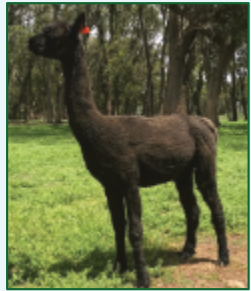

Lot 17 Alpacaspecialist Classy Lady ET

Solid Black Female

Sire: NWA LTD RUFFO G4574 (WT)
PARNABRAE ZEUS (SBK)
PURRUMBETE CHRISTINE (LG)

Dam: TIMBERTOP THE SCUD (SBK)
ANNEATON CHENTELLE (SBK)
ANNEATON COCO (SDB)

DOB: 15/09/2007 IAR: 124275

Last Fleece: FD 29.4 μ SD 5.19 μ CF 62.6%

Comment: *Unjoined.* True to type black female with superb huacaya head and some great fleece genetics that she passes to her high quality progeny. Dam of *Sparticus* (Lot 39), *Clarissa* (Lot 13) and *Chloe* (Lot 14). Still has some breeding years left in her for the astute black breeder.

Account: *El Prado*