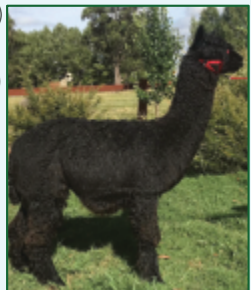

Lot 30 El Prado Hondo

Solid True Black Male SURI

├── SOMERSET PERUVIAN BLACK IMPACT (SBK Suri)
Sire: EL PRADO PALE FACE (DG Suri)
└── WINDSONG VALLEY CLEOPATRA (DG Huacaya)

├── AVIANA FARMS DURANGO (BK Suri)
Dam: PACOFINO BLACK PEARL (SBK Suri)
└── SURICAYA PERUVIAN JEWEL (SMB Suri)

DOB: 06/03/2014 IAR: 207641

First Fleece: FD 22.0 μ SD 5.60 μ CF 91.7%

Last Fleece: FD 27.8 μ SD 6.54 μ CF 71.2%

Comment: *Certified suri male.* Producing typey black suris. Classic suri head and strong bone conformation. Lustrous fleece with good density. Excellent temperament. Champion Senior Male Suri NEAS 2016. Multiple 1st places in Shows.

Account: *El Prado*