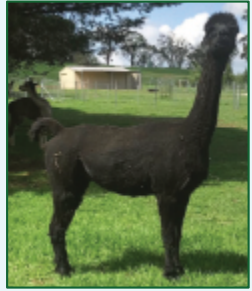

Lot 19 Taylors Black Orchid

Solid Black Female

Sire: AVIANA FARMS TEZADO (SBK)
    └── KAIZEN BLACKJACK (SBK)
        └── SURICAYA JET BLACK (SBK)

Dam: HENRY ROSE BLACK ROSE (SBK)
    └── KOORINGA XANTHOREA (SBK)
        └── SURICAYA JELLY BEAN (SBK)

DOB: 29/04/2003   **IAR:** 71593

Last Fleece: FD 25.3 μ SD 5.07 μ CF 88.5%

Comment: *Unjoined.* One of our foundation black females who has produced a consistent true black line of well- conformed progeny. Excellent maternal qualities.

Account: *El Prado*

Lot 20 El Prado Ellen

Solid White Female

Sire: FORESTGLEN SAXON (SWT)
    └── BANKSIA PARK VCK COLORADO ET (SWT)
        └── FORESTGLEN SANDRA (LF)

Dam: EL PRADO EL MODELO (SLF)
    └── JOLIMONT ALESSIO (SWT)
        └── EYKAMP KIKUYU CO MAGIC (SWT)

DOB: 6/03/2019   **IAR:** 240346

First Fleece: FD 16.3 μ SD 3.95 μ CF 99.2%

Last Fleece: FD 16.3 μ SD 3.95 μ CF 99.2%