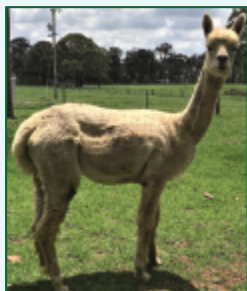

Lot 23 El Prado Nevada

Solid White Female

┌─── JOLIMONT COLUMBUS (WT)
Sire: EL PRADO ANATOLE (SLF)
└─── HUNTER JAZZABELL (SDF)

┌─── JOLIMONT MARCELLO (SWT)
Dam: EYKAMP KIKUYU CO MAGIC (SWT)
└─── JOLIMONT ALISSA (SWT)

DOB: 30/11/2009   **IAR:** 161837

First Fleece: FD 17.8 μ SD 3.72 μ CF 99.4%
Last Fleece: FD 24.3 μ SD 6.46 μ CF 82.9% SSWt 0.7 kg