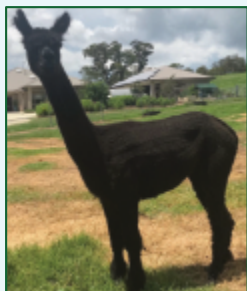

Lot 8 Wyterrica Prima Donna

Solid True Black Female

Sire: WYTERRICA PROPAGANDA (RG)
└── BLUE GRASS WATERLOO SUNSET (RG)
└── WYTERRICA DARK EYES (SBK)

Dam: WYTERRICA LAUREN (SBK)
└── TIMBERTOP THE SCUD (SBK)
└── WYTERRICA PALCA (SBK)

DOB: 04/04/2011 IAR: 169986

First Fleece: FD 18.8 μ SD 4.61 μ CF 98.2%

Last Fleece: FD 23.7 μ SD 5.90 μ CF 89.1% SSWt 1.5 kg