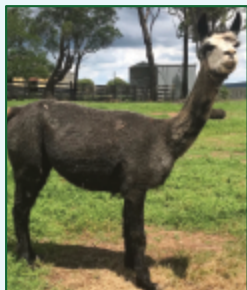

Lot 47 El Prado Isabella and ElySION Ivana

Non-Breeding Females

Comment: *Two grey non-breeding females.* Pets.

Account: *El Prado*