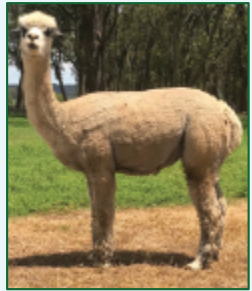

DOB: 14/12/2016 IAR: 214813

First Fleece: FD 22.2  $\mu$  SD 5.36  $\mu$  CF 93.7%  
Last Fleece: FD 26.8  $\mu$  SD 5.45  $\mu$  CF 79.4% SSWt 1.6 kg

**Comment:** *Unjoined.* Correct conformation and cuts a uniform heavy fleece. Very even medium grey colour with long staple length.