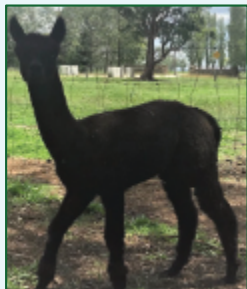

Lot 43 El Prado Maleko

Black Inactive Male

DOB: 13/03/2019   **IAR:** Unregistered

First Fleece: FD 21.8 μ SD 4.70 μ CF 95.6%

Last Fleece: FD 21.8 μ SD 4.70 μ CF 95.6%

Comment: *Inactive young male.* Young black male from Manighar. Suitable as pet or herd guard.

Account: *El Prado*