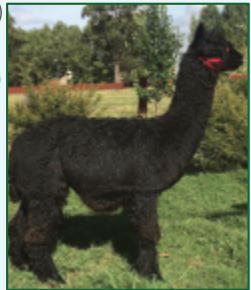

Lot 30 El Prado Hondo

Solid True Black Male SURI

├── SOMERSET PERUVIAN BLACK IMPACT (SBK Suri)
Sire: EL PRADO PALE FACE (DG Suri)
└── WINDSONG VALLEY CLEOPATRA (DG Huacaya)

├── AVIANA FARMS DURANGO (BK Suri)
Dam: PACOFINO BLACK PEARL (SBK Suri)
└── SURICAYA PERUVIAN JEWEL (SMB Suri)