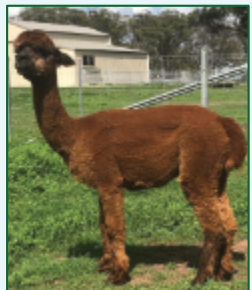

DOB: 13/02/2010 IAR: 177260

First Fleece: FD 18.7  $\mu$  SD 3.97  $\mu$  CF 98.9%  
Last Fleece: FD 23.2  $\mu$  SD 4.19  $\mu$  CF 96.0% SSWt 1.5 kg

**Comment: Unjoined.** Fine, dense female with typy head and conformation. Excellent mum. We don't normally keep the browns but this one is so good!