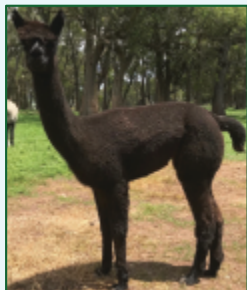

DOB: 12/02/2018 IAR: 240331

First Fleece: FD 19.0 $\mu$  SD 4.44 $\mu$  CF 98.2%

Last Fleece: FD 23.7 $\mu$  SD 4.96 $\mu$  CF 92.5% SSWt 1.7kg

**Comment:** *Unjoined.* Beautiful young solid bay black female. Stylish fleece with good fleece weight. 1st Black Huacaya Intermediate Female Toowoomba Royal Show 2019.