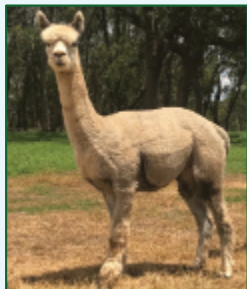

DOB: 07/12/2014 IAR: 207626

First Fleece: FD 25.3 $\mu$  SD 5.17 $\mu$  CF 88.7%

Last Fleece: FD 28.0 $\mu$  SD 6.06 $\mu$  CF 70.0% SSWt 1.5kg

**Comment:** *Unjoined.* 1st New England Alpaca Show Junior Grey Female 2015.  
2nd Central Western Spring Alpaca Show Junior Grey Female Alpaca 2015