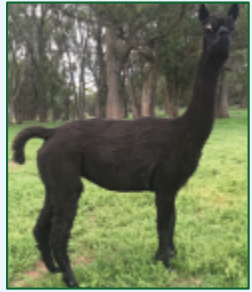

Lot 10 El Prado Lola

Solid Black Female

Sire: ANNEATON RASPUTIN (RG)
└── TIMBERTOP THE SCUD (SBK)
└── ANNEATON TINKERBELL (BK)

Dam: TAYLOR'S BLACK ORCHID (SBK)
└── AVIANA FARMS TEZADO (SBK)
└── HENRY ROSE BLACK ROSE (SBK)

DOB: 15/08/2008 IAR: 138769

First Fleece: FD 26.2 μ SD 4.79 μ CF 84.8%
Last Fleece: FD 31.1 μ SD 5.74 μ CF 47.7% SSWt 1.5 kg