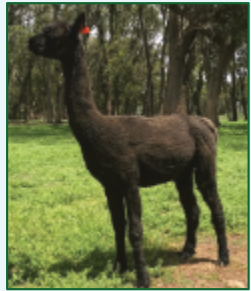

Lot 17 Alpacaspecialist Classy Lady ET

Solid Black Female

— NWA LTD RUFFO G4574 (WT)
Sire: PARNABRAE ZEUS (SBK)
— PURRUMBETE CHRISTINE (LG)

— TIMBERTOP THE SCUD (SBK)
Dam: ANNEATON CHENTELLE (SBK)
— ANNEATON COCO (SDB)

DOB: 15/09/2007 IAR: 124275

Last Fleece: FD 29.4 μ SD 5.19 μ CF 62.6%

Comment: *Unjoined.* True to type black female with superb huacaya head and some great fleece genetics that she passes to her high quality progeny. Dam of *Sparticus* (Lot 39), *Clarissa* (Lot 13) and *Chloe* (Lot 14). Still has some breeding years left in her for the astute black breeder.

Account: *El Prado*