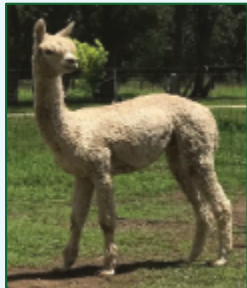

Comment: *Young suri male.* Very well conformed young suri male who did make the Show-team in 2019. 2nd Junior Light Fawn Suri Male Grafton Colourbration 2019.

Account: *El Prado*