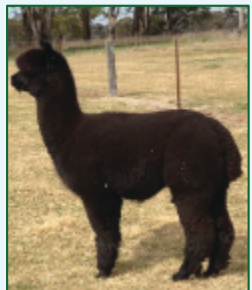

Lot 39 El Prado Sparticus

Solid True Black Male

Sire: COONAWARRA GLADIATOR (SBB)
    ├── COONAWARRA DORCHESTER (SBK)
    └── COONAWARRA ELEANOR (SDB)
Dam: ALPACASPECIALIST CLASSY LADY ET (SBK)
    ├── PARNABRAE ZEUS (SBK)
    └── ANNEATON CHENTELLE (SBK)

DOB: 02/04/2013   **IAR:** 193601

First Fleece: FD 19.2 μ SD 4.39 μ CF 98.3%

Last Fleece: FD 28.5 μ SD 5.65 μ CF 68.6% SSWt 1.5kg

Comment: Certified male. Compact true black stud male with classic huacaya head. Currently producing black and grey progeny with amazing fleeces and true to huacaya type. A big improver of black genetics, and because of the quality structure of his fleece, fits in well in a grey breeding programme.

Account: El Prado