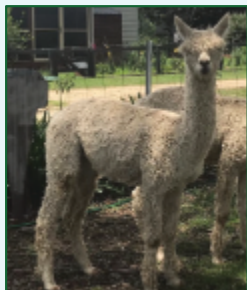

Comment: *Young suri male.* Fine, lustrous young male suri. Missed out on the shows in 2019 when he snuck under the radar. Check out his SD. CEM was 4.95! Great potential as a future sire. **Account:** *El Prado*

Lot 33 El Prado Rodriguez

Solid Light Fawn Male SURI

Sire: EL PRADO PEREZ (SWT Suri)
└── JINDY PERUVIAN CONQUERER (LF Suri)
└── JOLIMONT GIOGINA (LF Suri)

Dam: EL PRADO ZAHARA (SWT Suri)
└── PEPPERTREE AMADEUS (LF Suri)
└── JINDY TAMARRA (SWT Suri)

DOB: 01/11/2018 IAR: 240334

First Fleece: FD 22.0 μ SD 4.31 μ CF 96.9%

Last Fleece: FD 22.0 μ SD 4.31 μ CF 96.9%