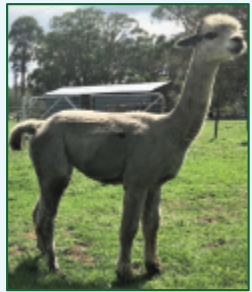

Lot 14 El Prado Chloe

Medium Grey Female

Sire: WYTERRICA PROPAGANDA (RG)
WYTERRICA MANIGHAR (MG)
WYTERRICA NIKKI (SBK)

Dam: PARNABRAE ZEUS (SBK)
ALPACASPECIALIST CLASSY LADY ET (SBK)
ANNEATON CHENTELLE (SBK)

DOB: 01/12/2014 IAR: 207623

First Fleece: FD 18.3 μ SD 6.29 μ CF 97.2%
Last Fleece: FD 22.2 μ SD 5.21 μ CF 95.0% SSWt 1.2 kg

Comment: *Unjoined.* Full sister of *El Prado Clarissa* (Lot 13) with another exceptional grey fleece. Very soft handle. 2nd New England Alpaca Show Junior Grey Female Huacaya 2015.

Account: *El Prado*