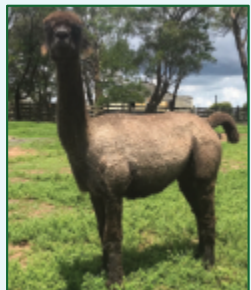

Lot 18 ElySION Simone

Roan Female

— PERUVIAN SIRE
Sire: PINJARRA BUENISIMO (MG)
— PERUVIAN DAM

— PERUVIAN CAUDILLO G221 (SWT)
Dam: ALPACAPARTNERS MARNIE (RG)
— GLENWOOD BARBIE (SWT)

DOB: 29/03/2007 IAR: 94398

First Fleece: FD 22.2 μ SD 5.13 μ CF 94.6%

Last Fleece: FD 29.6 μ SD 4.91 μ CF 58.7% SSWt 1.2 kg

Comment: *Unjoined.* Friendly female with a bit of character — Deanne's favourite.

Account: *El Prado*