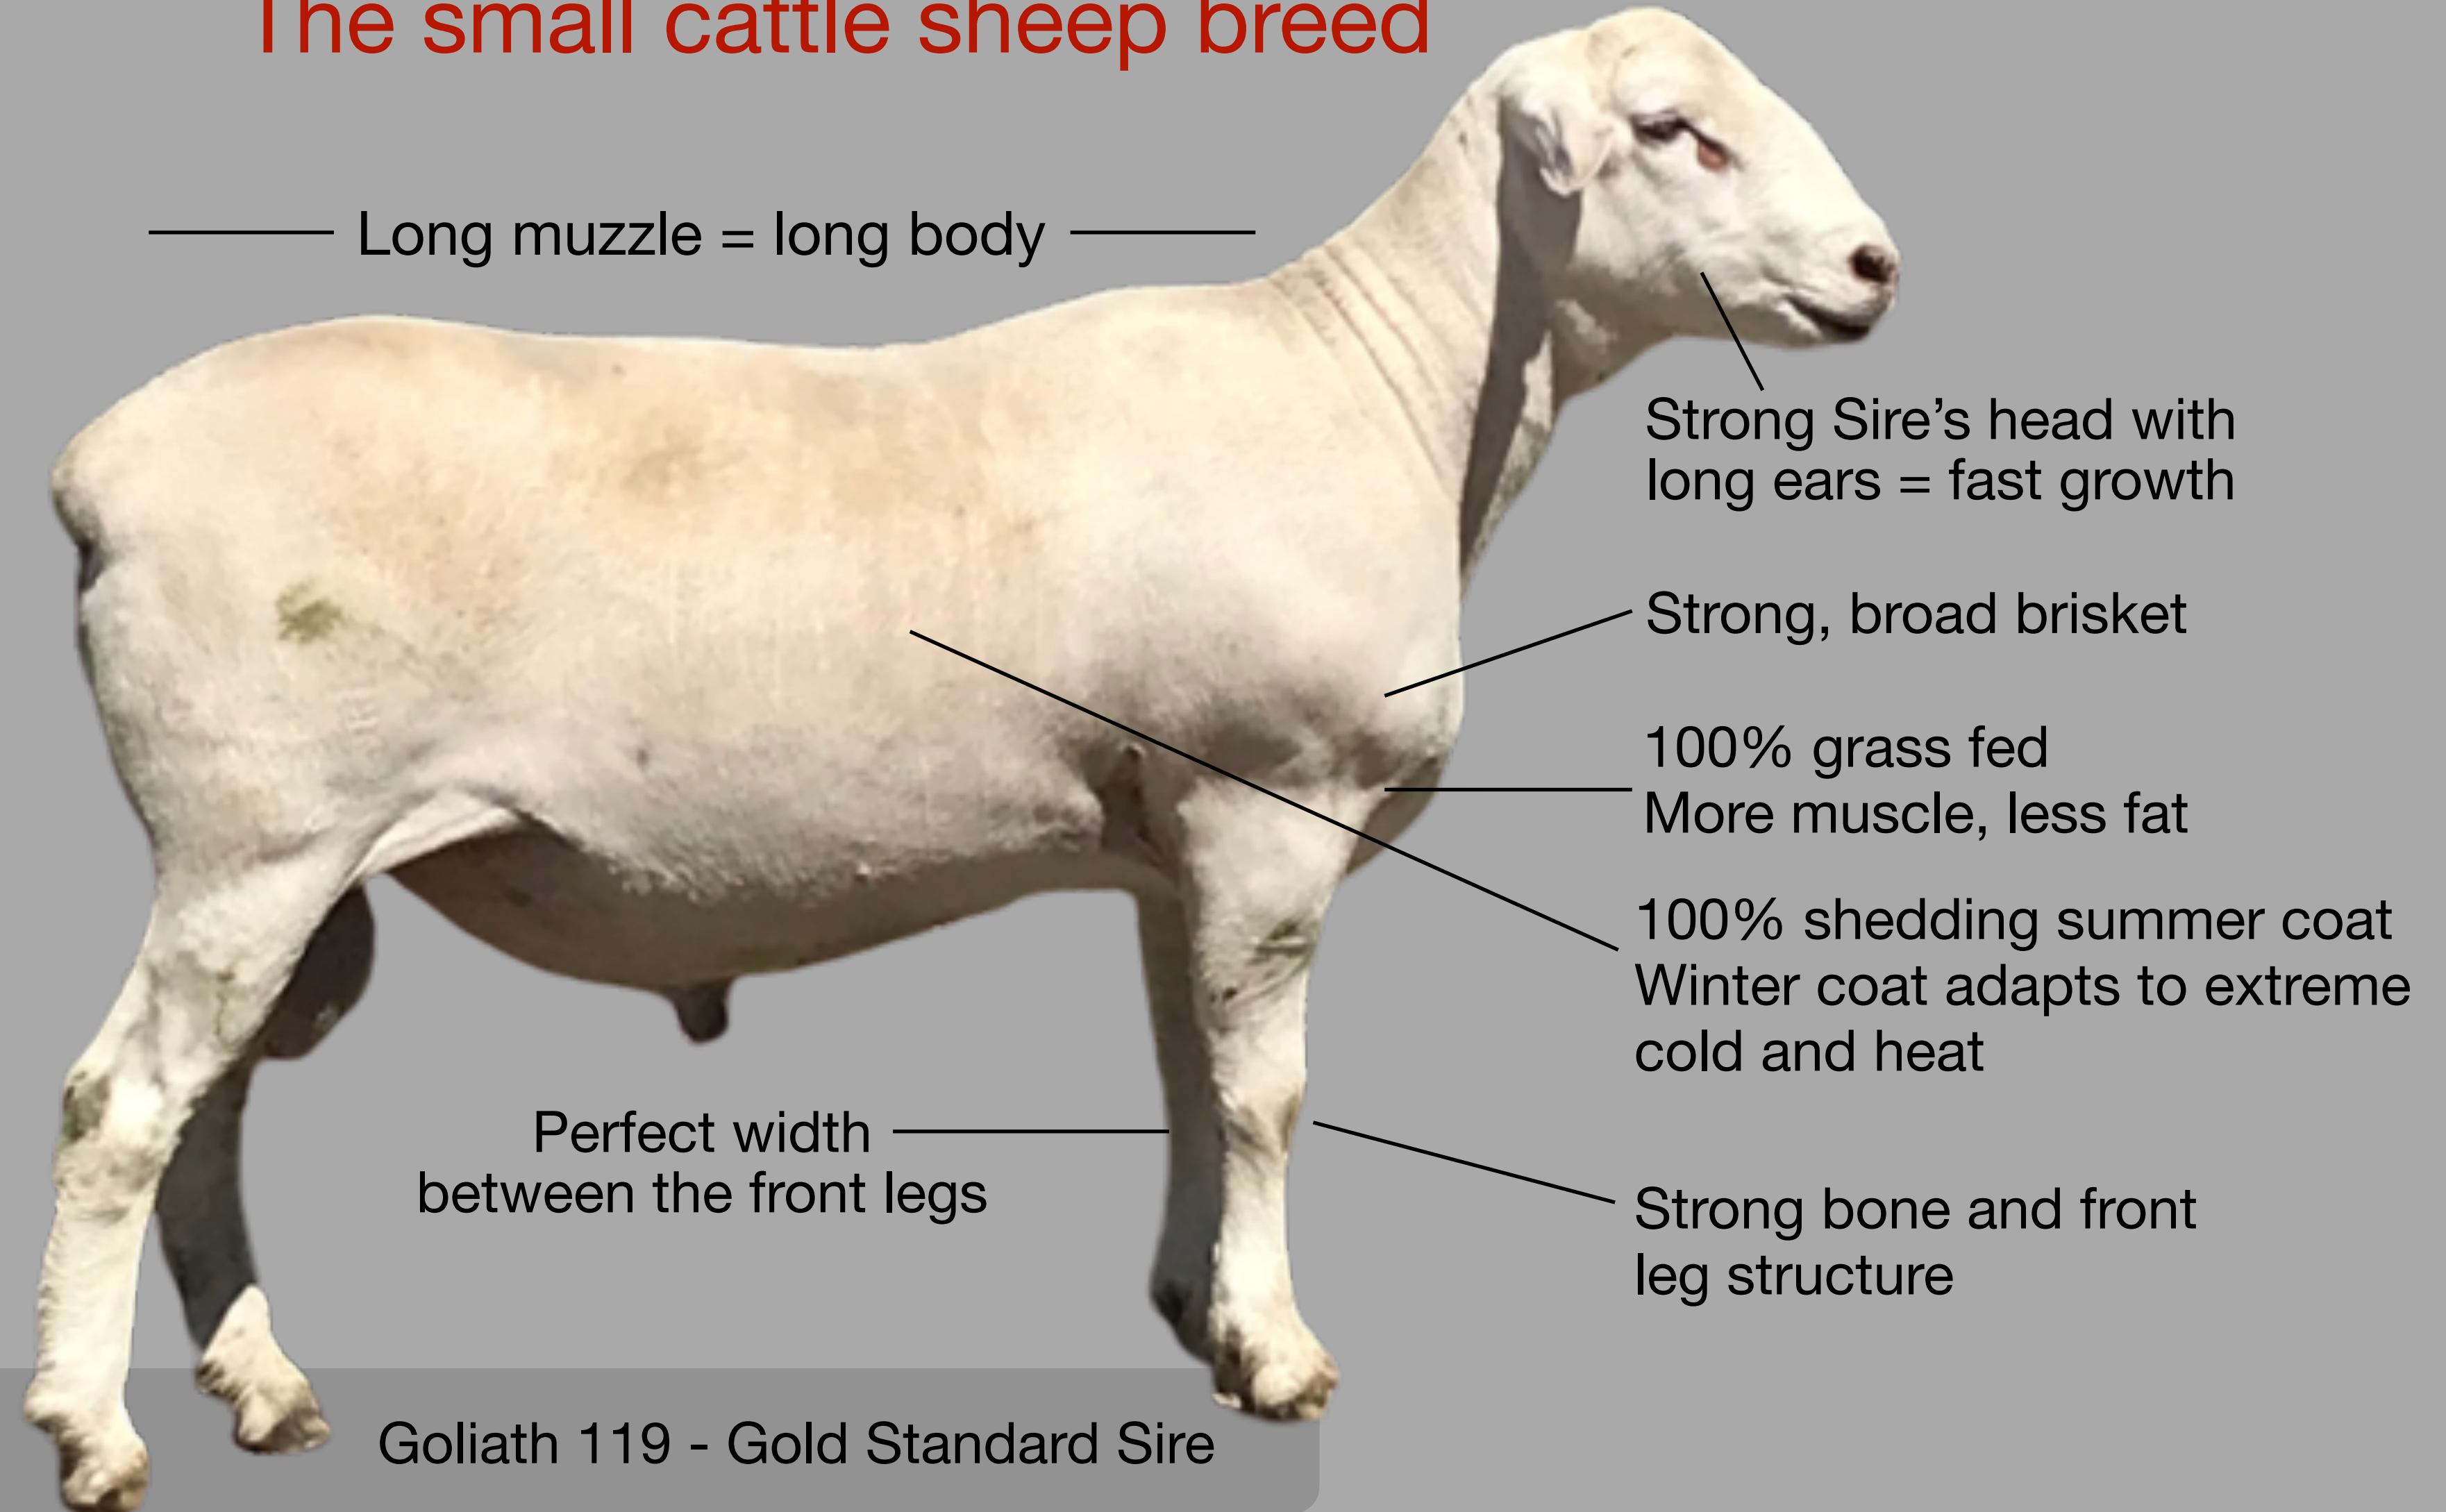

# What makes a SheepMaster® ?

The small cattle sheep breed

## Created for tough Australian conditions

- Walkability
- Fertility
- Productivity
- Easy manage
- Early maturity
- Drought tolerant
- Hardy
- Tick resistant
- Productive in all conditions
- Aseasonal

Goliath 119 - Gold Standard Sire

Perfect back leg structure, feet and hocks

Ph: +61 (04)18855406

[www.sheepmaster.com.au](http://www.sheepmaster.com.au)

Email: [admin@sheepmaster.com.au](mailto:admin@sheepmaster.com.au)