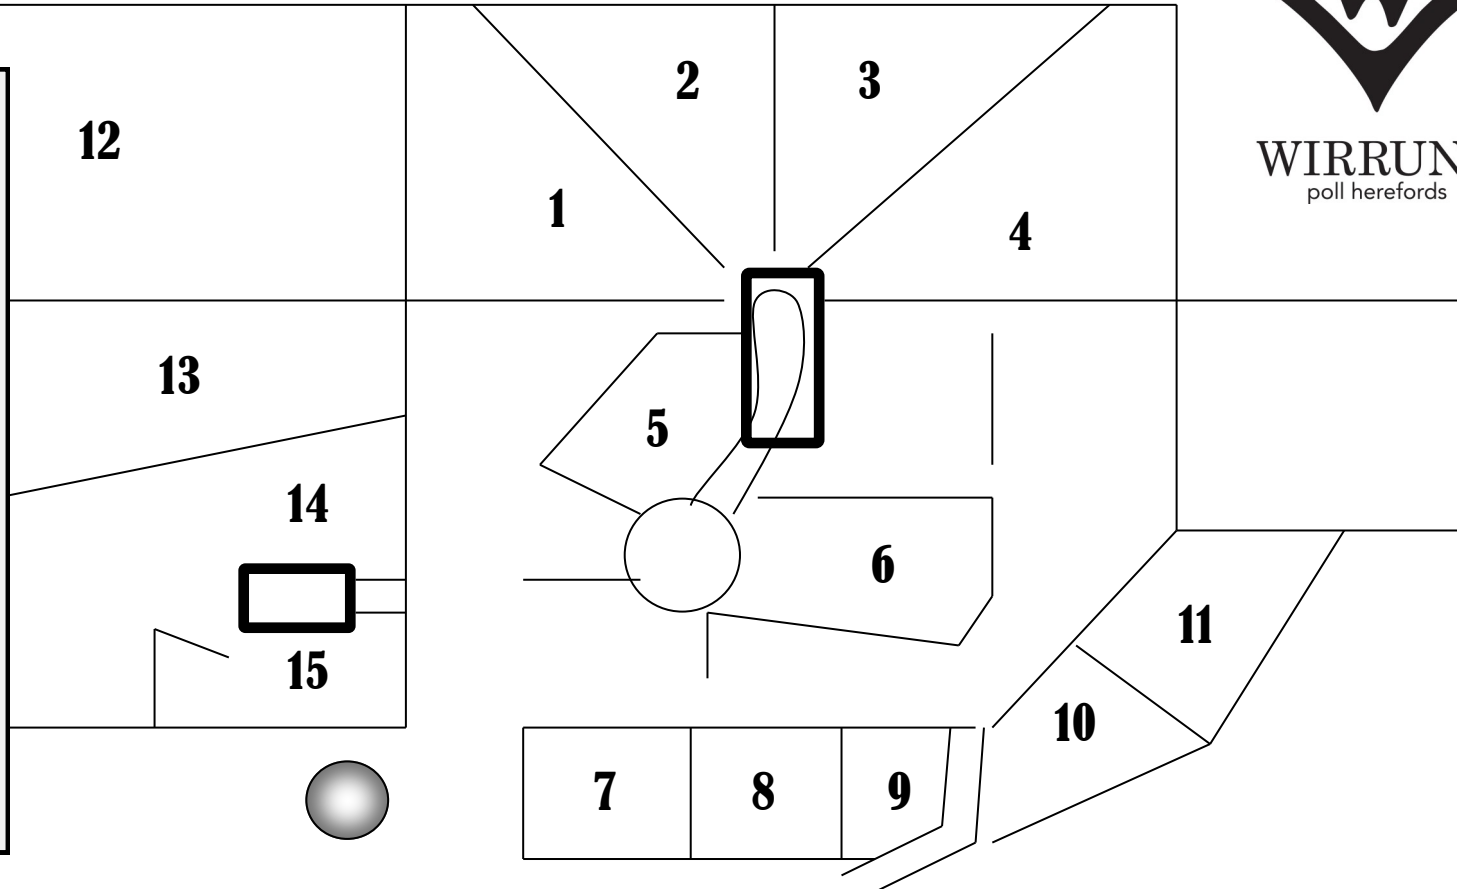

# Cattle Inspection Map

WIRRUNA  
poll herefords

Mob	Pen No.
Sale Sires	1 & 2
Heifer Bulls	3 & 4
Good Herd Bulls	5
Growth Bulls	7 & 8
Muscle Bulls	10 & 11
PTIC heifers (Individual sale lots)	12
PTIC Stud cows (Group lot 75)	14
Stud Sire—L102	15